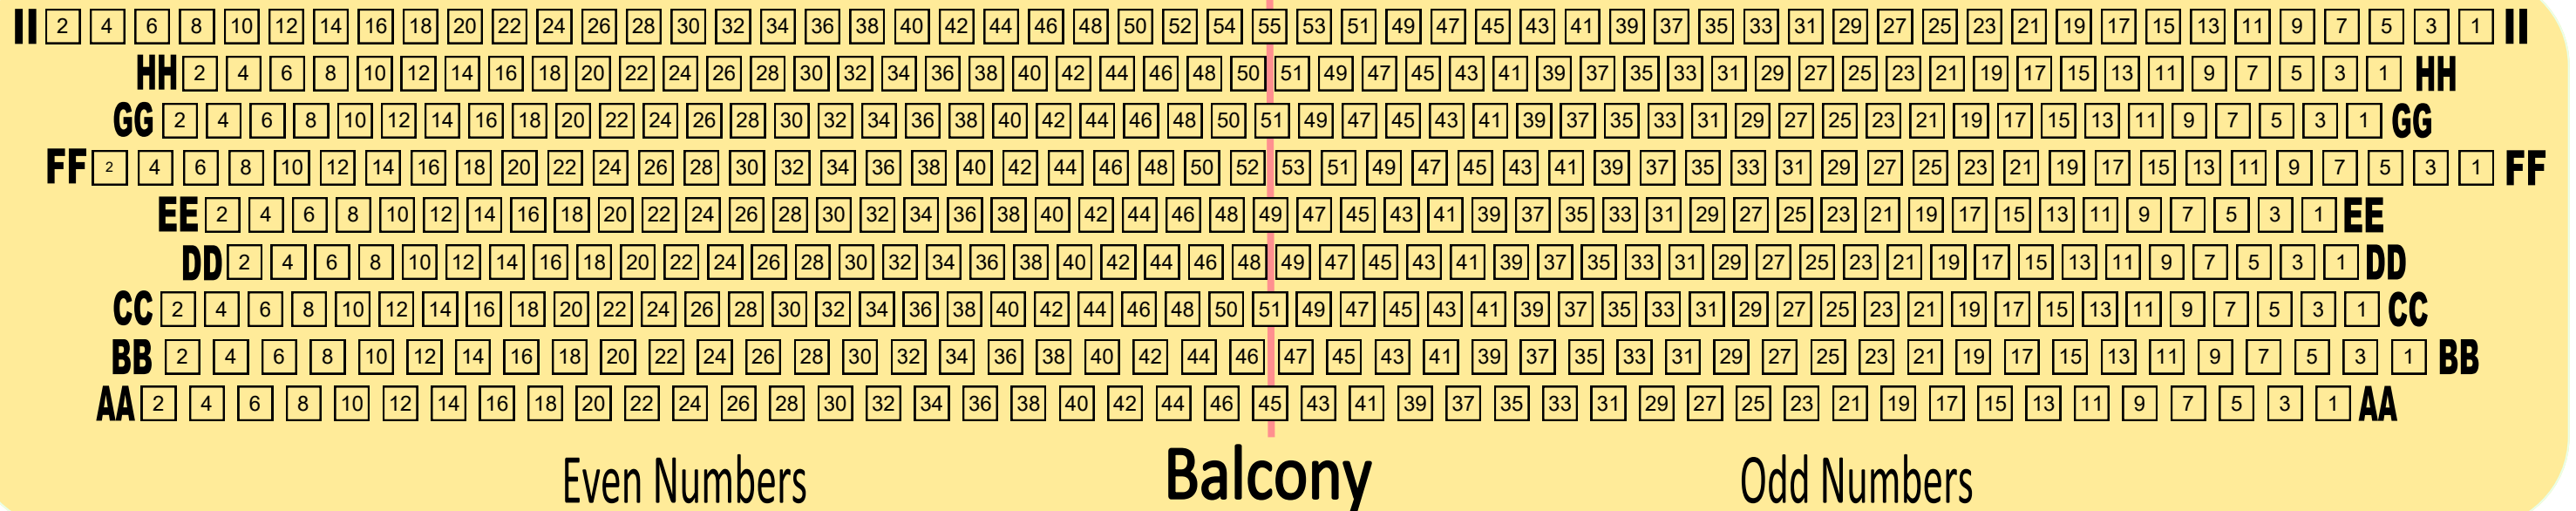

CMC Grand Hall

Even Numbered Tickets Enter Theatre

Even & Odd Numbered Tickets in Your Party Enter Theatre from Either Side

Odd Numbered Tickets Enter Theatre

Stage

■ Barrier Free Seating
 □ Removeable for Sound Board