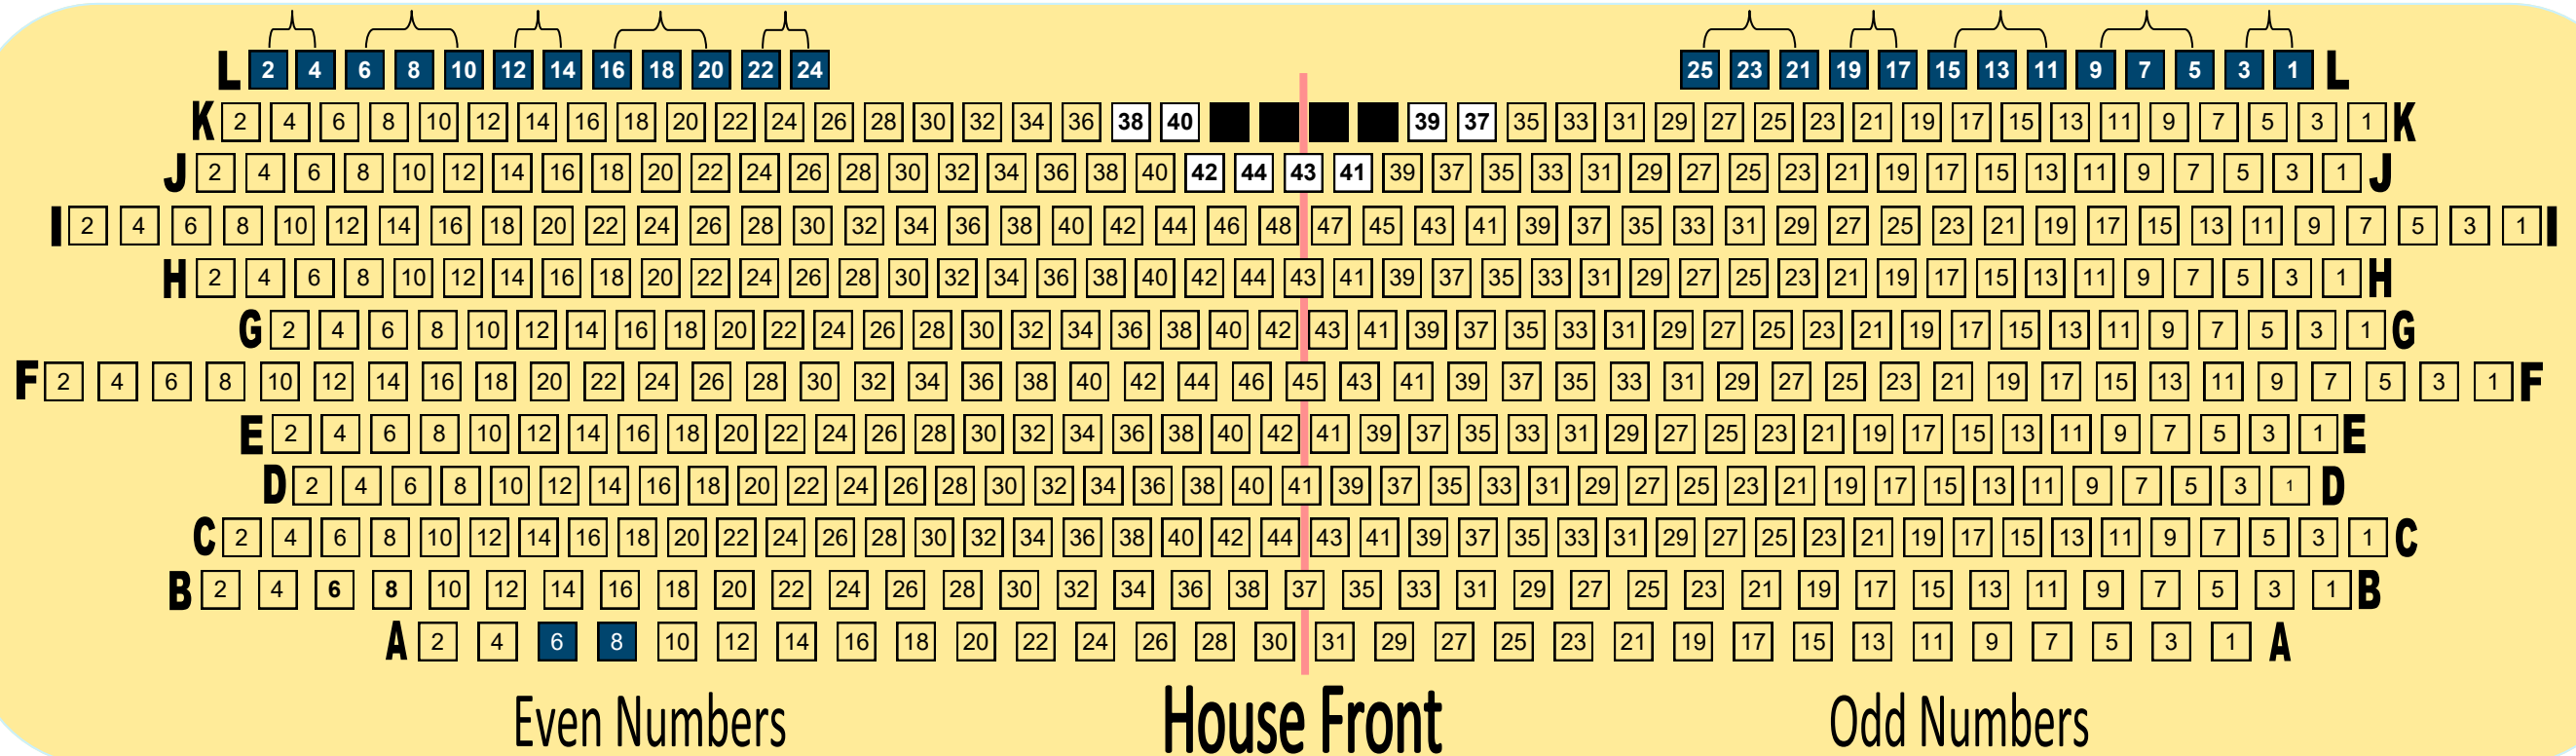

CMC Grand Hall

Even Numbered Tickets Enter Theatre

Even & Odd Numbered Tickets in Your Party Enter Theatre from Either Side

Odd Numbered Tickets Enter Theatre

Stage

■ Barrier Free Seating
 □ Removeable for Sound Board